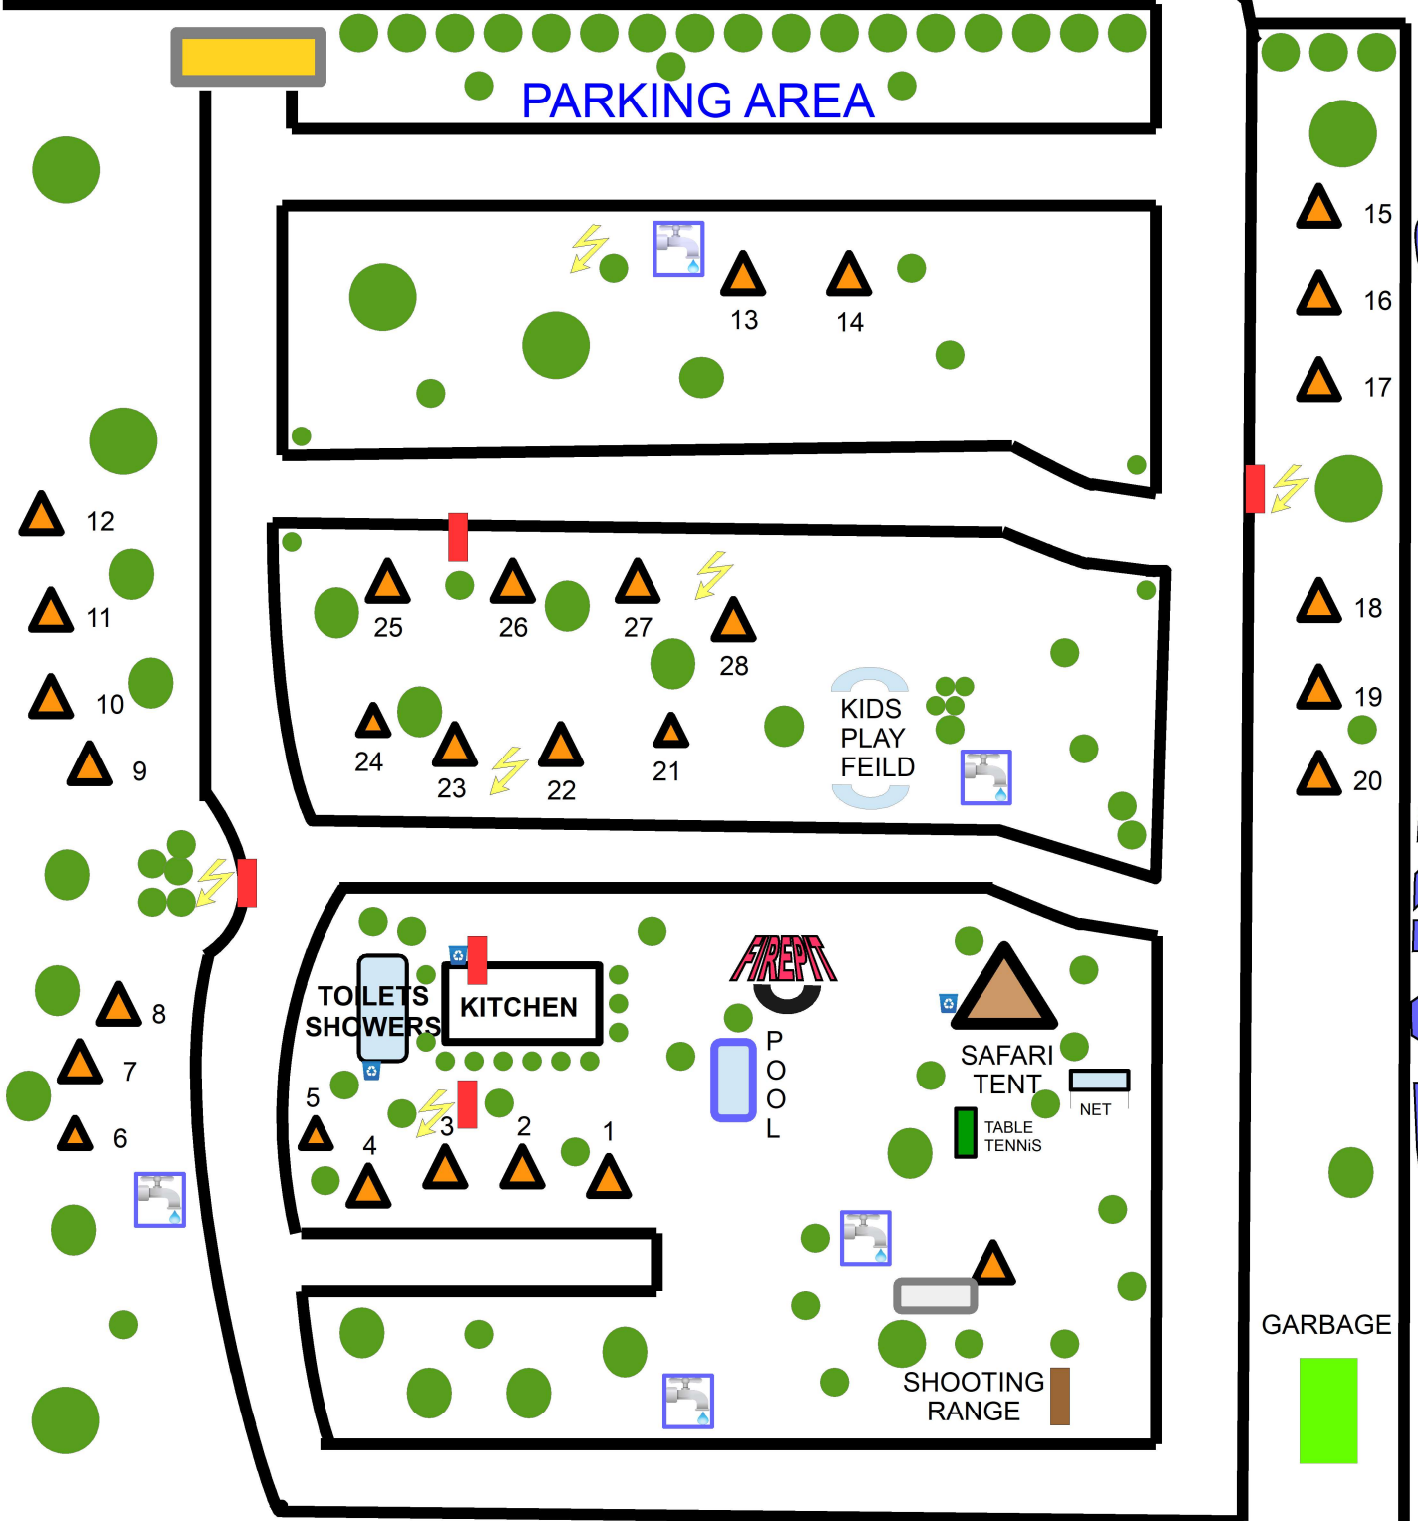

Le Barrage
camping

BARRAGE

RUE NEUVE

PARKING AREA

SAÔNE RIVER

GARBAGE

KEY:

DRINKING WATER

SAFARI TENT:
RECEPTION, BAR

TREES
SHRUBS

TENTS

POWER

RECYCLE BIN

FIRE
EXTINGUISHER